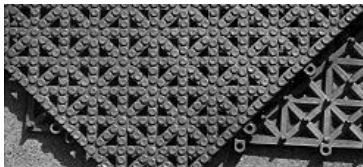

Center Tile, 1/2" x 12" x 12"	$5.10 / Ea
Beveled Border, 1/2" x 12" x 2"	$2.20 / Ea
Beveled Corner, 1/2" x 2" x 2"	$1.25 / Ea

Vinyl Tube Type and Grip Type Mats

- Anti-slip, anti-fatigue, drainage mats offer a safer, drier, more comfortable place to walk or stand
- Ideal for showers, pool decks, restaurants, machine shop, etc.
- Resistant: oils, grease, mold, mildew, acid, bacteria, fats, alkalis

Available in black, blue, brown, gray, green, orange, and red. Please specify color when ordering.

Tube Type

- Hollow tubes run length of the roll and are bonded to solid tubes that run the width on the underside