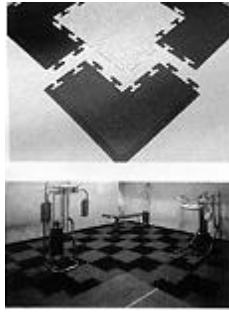

36" x 22 Ft. Roll **\$273.90 / Roll**
 48" x 22 Ft. Roll **\$416.90 / Roll**

Fitness Matting

Physical Fitness Mat

- Molded rubber mat made of 95% post consumed recycled rubber
- Designed to withstand heavy physical fitness equipment
- Great for exercise and weight rooms
- Textured surface resistant to cracks, provides durability even under ice skates

1/2" x 4' x 6', Black **\$114.65 / Ea**

Phys-Fit-100 Interlock Floor Tile

- Mats provide protection from weights
- Durable rubber interlocking floor system absorbs shock and noise from gym equipment
- Pebbled surface adds traction and will not crack, tear, or wrinkle
- Not suitable for outdoors, spike shoes, or greasy areas